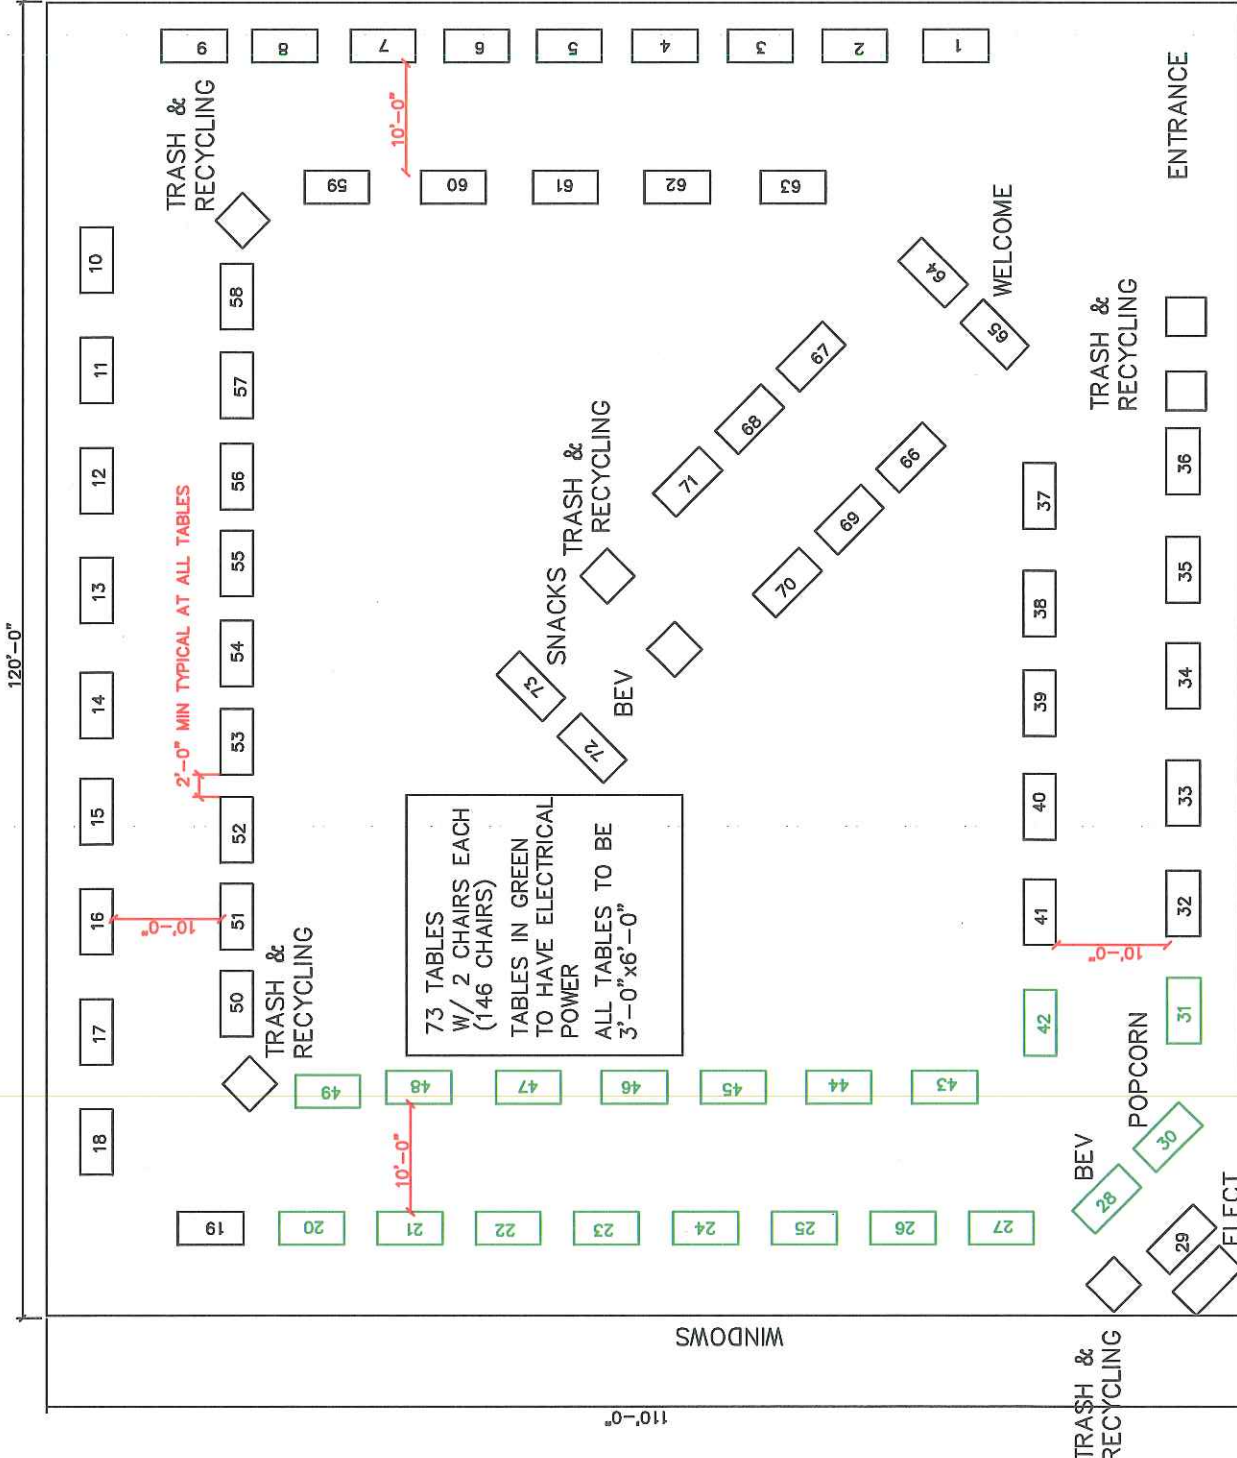

AIR CONDITIONERS

Emory's Camp & Learning Expo Exhibit Hall Map